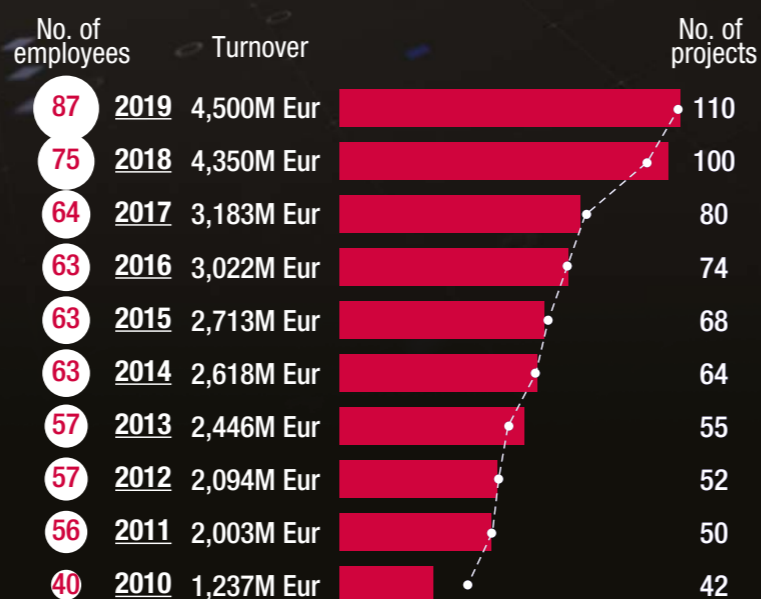

COMPANY SIZE